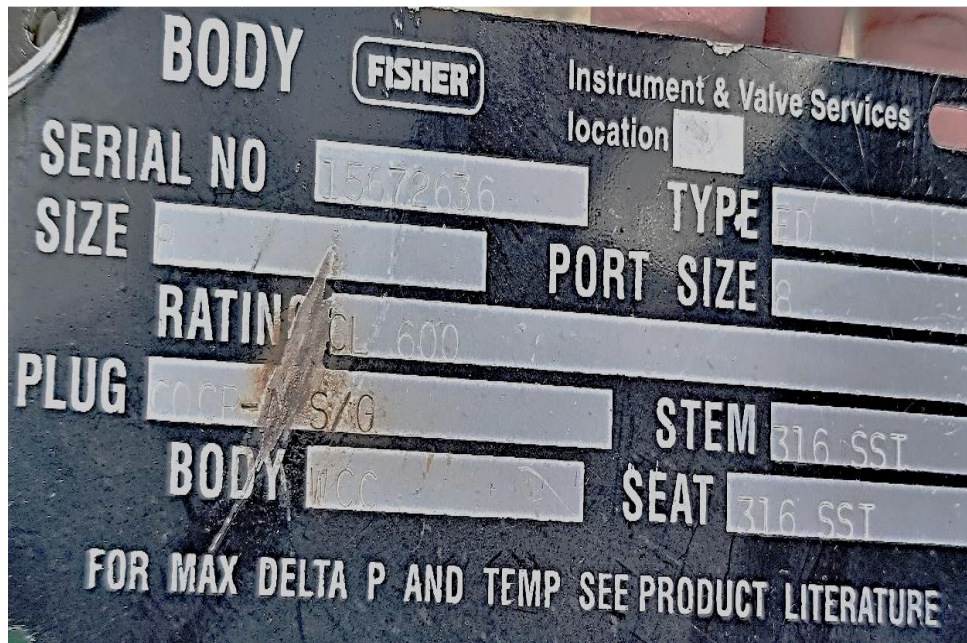

**SLE 18-042 Fisher Control Valve Sale**

SLE 18-042 Fisher Control Valve Sale

# SLE 18-042 Fisher Control Valve Sale

SLE 18-042 Fisher Control Valve Sale

**SLE 18-042 Fisher Control Valve Sale**

**SLE 18-042 Fisher Control Valve Sale**