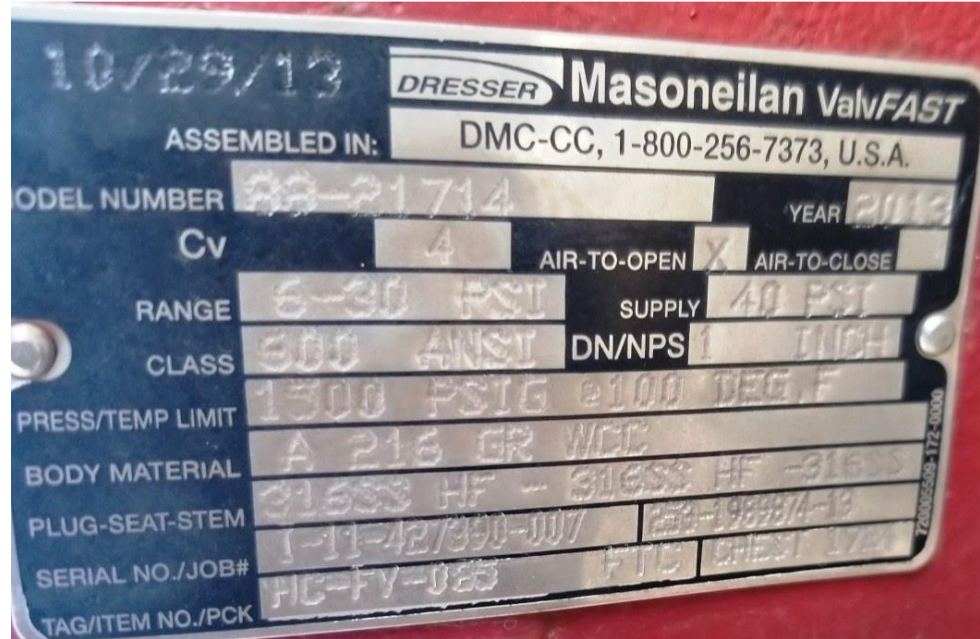

# SLE 18-042 Fisher Control Valve Sale

SLE 18-042 Fisher Control Valve Sale

**SLE 18-042 Fisher Control Valve Sale**

**SLE 18-042 Fisher Control Valve Sale**

# SLE 18-042 Fisher Control Valve Sale

SLE 18-042 Fisher Control Valve Sale

**SLE 18-042 Fisher Control Valve Sale**

SLE 18-042 Fisher Control Valve Sale