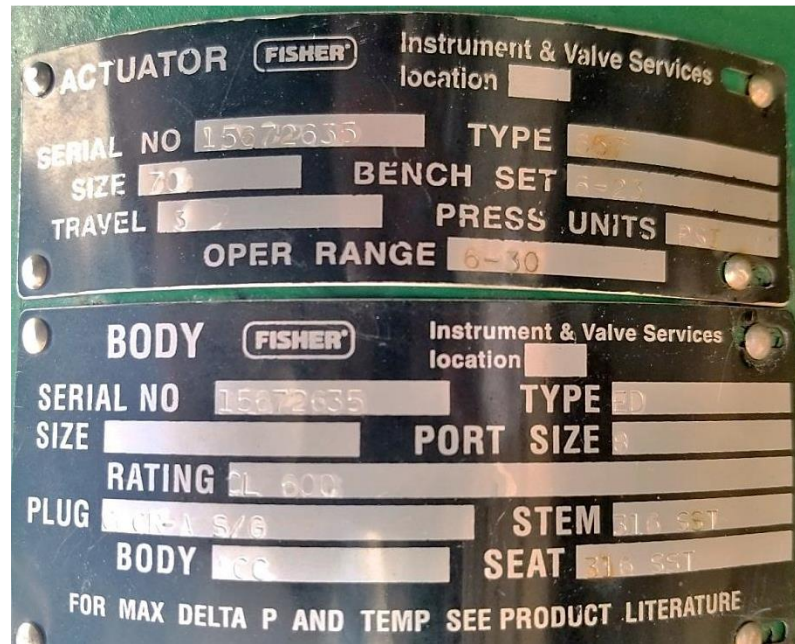

**SLE 18-042 Fisher Control Valve Sale**

SLE 18-042 Fisher Control Valve Sale

# SLE 18-042 Fisher Control Valve Sale

SLE 18-042 Fisher Control Valve Sale

**SLE 18-042 Fisher Control Valve Sale**

**SLE 18-042 Fisher Control Valve Sale**

# SLE 18-042 Fisher Control Valve Sale

SLE 18-042 Fisher Control Valve Sale

**SLE 18-042 Fisher Control Valve Sale**

SLE 18-042 Fisher Control Valve Sale