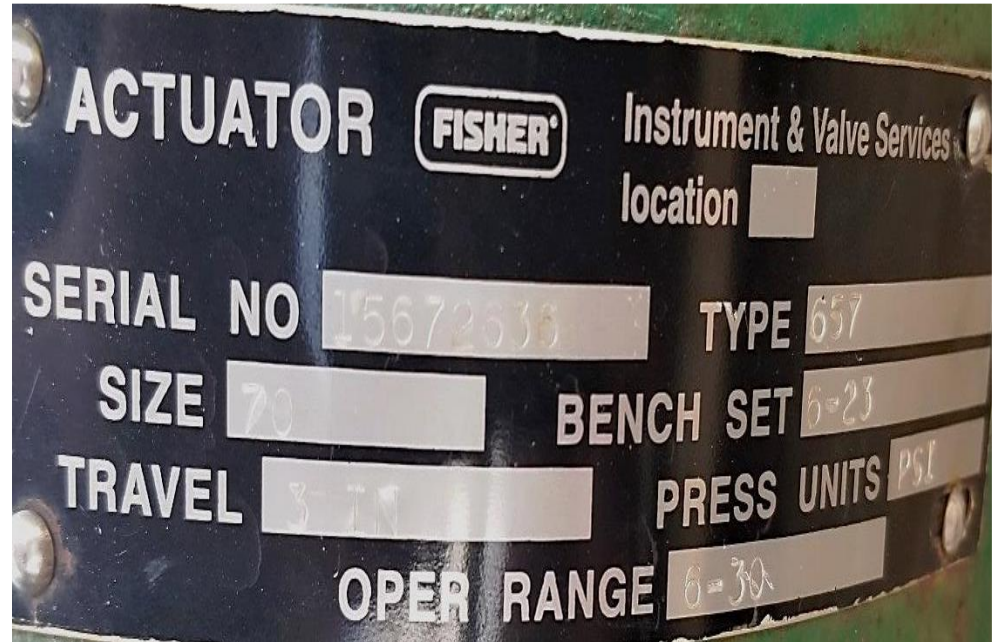

**SLE 18-042 Fisher Control Valve Sale**

SLE 18-042 Fisher Control Valve Sale

# SLE 18-042 Fisher Control Valve Sale

SLE 18-042 Fisher Control Valve Sale

**SLE 18-042 Fisher Control Valve Sale**

**SLE 18-042 Fisher Control Valve Sale**