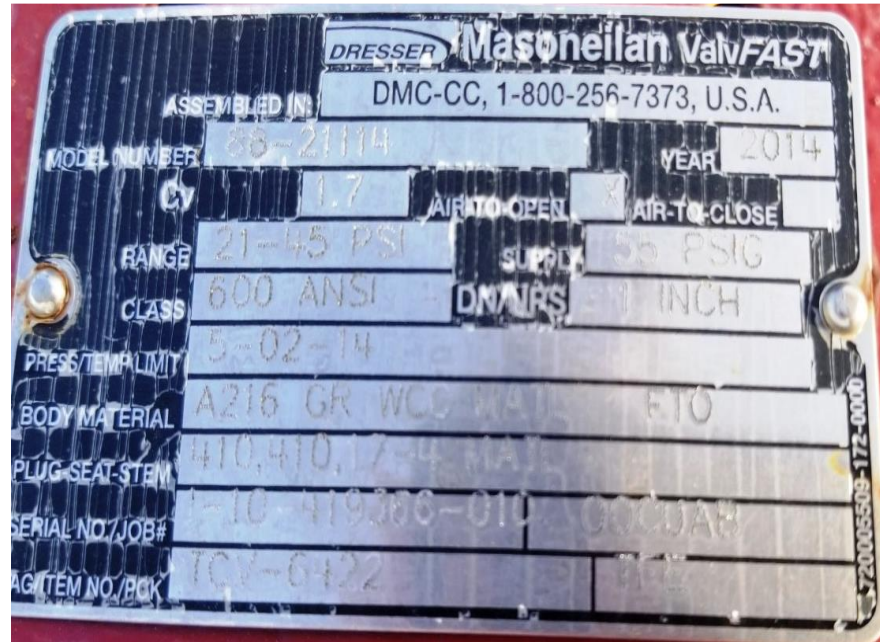

**SLE 18-042 Fisher Control Valve Sale**

SLE 18-042 Fisher Control Valve Sale

# SLE 18-042 Fisher Control Valve Sale

SLE 18-042 Fisher Control Valve Sale

**SLE 18-042 Fisher Control Valve Sale**

**SLE 18-042 Fisher Control Valve Sale**